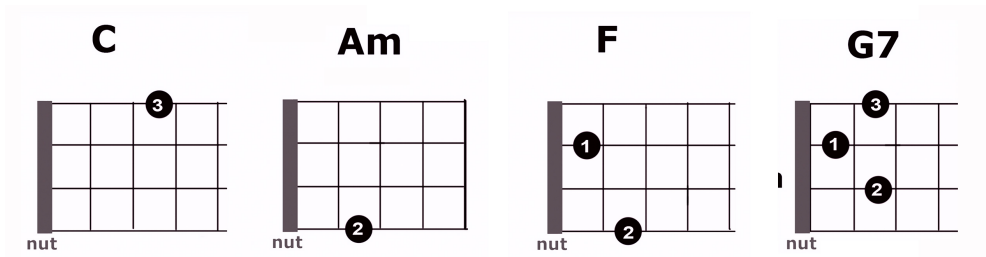

Stand by me

C **Am**
When the night has come, And the land is dark
F **G7** **C**
And the moon is the only light we see
C **Am**
No I won't be afraid I won't be afraid
F **G7** **C**
Just as long as you stand, stand by me

Chorus

C **Am**
And darling, darling, stand by me, stand by me
F **G7** **C**
won't you Stand stand by me

C **Am**
When the sky that you look upon, Should tumble and fall
F **G7** **C**
And the mountains should crumble to the sea
C **Am**
I won't cry, I won't cry, no no no I won't cry.
F **G7** **C**
Just as long as..... you stand, stand by me