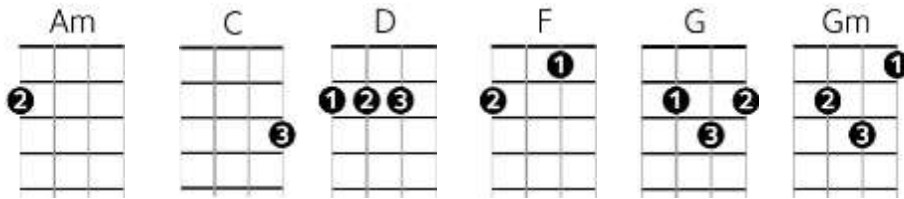

Norwegian Wood [G] - Beatles

<https://www.youtube.com/watch?v=IY5i4-rWh44> (in E)

Intro x 2

Uke 1: G F G

Uke 2: A | 5 7 5 3 2 0 3 2 - - 3 - -

E | - - - - - - - - 3 1 - 0 -

C | - - - - - - - - - - - - 2

[G] I once had a girl or should I say [F] she once had [G] me

[G] She showed me her room

Isn't it good [F] Norwegian [G] wood

She [Gm] asked me to stay

And she told me to sit any [C] where

So [Gm] I looked around and I noticed

There wasn't a [Am] chair [D] riff C2E0E2