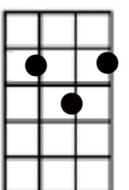

8 Days a week

intro - C D7 F C (1 and 3 4)

C D7 F C
Ooh I need your love babe Guess you know it's true
C D7 F C
Hope you need my love babe Just like I need you

chorus Am F Am D
Hold me, love me Hold me, love me
C D7 F C
Ain't got nothin' but love babe Eight days a week

C D7 F C
Love you every day girl Always on my mind
C D7 F C
One thing I can say girl Love you all the time

chorus

bridge G Am
Eight days a week I I....ove you
D7 F G7
Eight days a week Is not enough to show I care

C D7 F C
Ooh I need your love babe Guess you know it's true
C D7 F C
Hope you need my love babe Just like I need you

chorus

bridge

C D7 F C
Love you every day girl Always on my mind
C D7 F C
One thing I can say girl Love you all the time

Am F Am D
Hold me, love me Hold me, love me
C D7 F C
Ain't got nothin' but love babe Eight days a week
F C
Eight days a week
F C
Eight days a week

outro - C D7 F C

C

D7

F

Am

G

G7